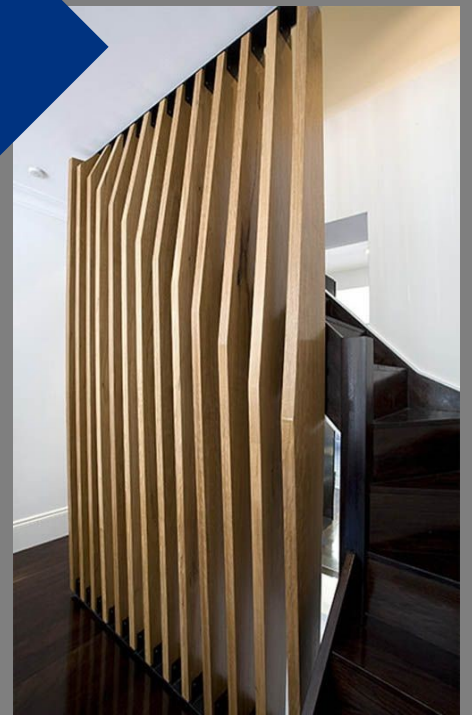

# Huge Standard Range & Custom Service

**KAREM WOODCRAFT**

(03) 9720 7266 [www.karemwoodcraft.com.au](http://www.karemwoodcraft.com.au)